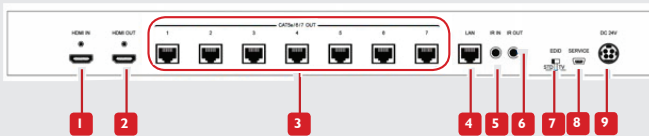

HBT-C6POE-SP8

HDBaseT HDMI 1X8 CAT5/6/7 Splitter
with Bi-Directional IR/POE/Ethernet & Local Out

HDMI / CAT5/6/7 SPLITTER

KEY FEATURES

The Avenview HBT-C6POE-SP8 HDBaseT 1X8 HDMI CAT5/6/7 Splitter with POE, Bi-Directional IR and Ethernet has been designed to extend High Definition video and multi-channel digital audio formats to (8) eight monitors.

- **Input:** HDMI with 3D & 4K2K, 1080p, HDCP and DVI compliant source devices;
- **Data Rate:** From 250Mbps up to 3Gbps;
- **PC Resolutions:** Up to VGA to WUXGA;
- **HD Resolutions:** Up to 4K2K (3840 x 2160 @30Hz and 4096 x 2160 @24Hz) 1080p (1920 x 1080p @60Hz);
- **Audio Supported:** LPCM 7.1CH, Dolby TrueHD, Dolby Digital Plus and DTS-HD Master Audio;
- **Audio Transmission:** (32-192kHz sample rate);
- **Distance:** Up to 100 meters through CAT6e/6a/7 cables;
- **Ethernet Transmission:** Rate up to 100Mbps;
- **Mode:** Standard 1080p @60Hz or TV EDID timing;
- **Service:** USB for manufacturer USE ONLY;
- **3D Support:** Follow by Display / TV's EDID;
- **POE Support:** ONLY with capable Receiver (RX Units);
- **IR Control:** Bi-directional IR control.

PANEL DESCRIPTION

- | | |
|----------------------------|-------------------|
| 1 HDMI IN | 2 HDMI OUT |
| 3 CAT5e/6/7 OUT 1~7 | 4 LAN |
| 5 IR IN | 6 IR OUT |
| 7 EDID | 8 Service |
| 9 DC 24V | |

HBT-C6POE-SP8

LAYOUT 1

ITEM

SPECIFICATION

Video Format Support	HDMI, DVI
Unit Description	HDBaseT HDMI Transmitter
Video Bandwidth	Single-link 340MHz [10.2Gbps]
Supported Resolutions	1080p up to Ultra HD (3840 x 2160 @24/25/30Hz) 4K2K (4096 x 2160 @24Hz)
Audio Support	LPCM 7.1CH, Dolby TrueHD, Dolby Digital Plus and DTS-HD Master Audio
Cascadable	Yes
Input Connectors	1 x HDMI / 1 x 3.5mm IR IN / 1 x mini-USB / 1 x LAN port
Output Connectors	1 x HDMI Local OUT / 1 x 3.5mm IR OUT / 7 x CAT5e/6/7
IR Frequency	30~50kHz
Dimensions (L x W x H)	17" x 7" x 2" 432mm (L) x 178mm (W) x 49mm (H)
Weight	5.0 lbs 2140g
Power Supply	24V / 6.25A DC
Power Consumption	85 Watt (max)