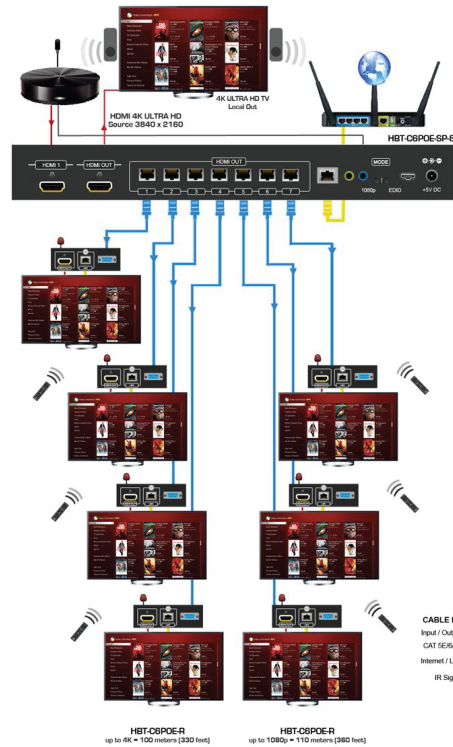

HBT-C6POE-SP8

HDBaseT HDMI 1X8 CAT5/6/7 Splitter
with Bi-Directional IR/POE/Ethernet & Local Out

HDMI / CAT5/6/7 SPLITTER

KEY FEATURES

The Avenview HBT-C6POE-SP8 HDBaseT 1X8 HDMI CAT5/6/7 Splitter with POE, Bi-Directional IR and Ethernet has been designed to extend High Definition video and multi-channel digital audio formats to (8) eight monitors.

- **Input:** HDMI with 3D & 4K2K, 1080p, HDCP and DVI compliant source devices;
- **Data Rate:** From 250Mbps up to 3Gbps;
- **PC Resolutions:** Up to VGA to WUXGA;
- **HD Resolutions:** Up to 4K2K (3840 x 2160 @30Hz and 4096 x 2160 @24Hz) 1080p (1920 x 1080p @60Hz);
- **Audio Supported:** LPCM 7.1CH, Dolby TrueHD, Dolby Digital Plus and DTS-HD Master Audio;
- **Audio Transmission:** (32-192kHz sample rate);
- **Distance:** Up to 100 meters through CAT6e/6a/7 cables;
- **Ethernet Transmission:** Rate up to 100Mbps;
- **Mode:** Standard 1080p @60Hz or TV EDID timing;
- **Service:** USB for manufacturer USE ONLY;
- **3D Support:** Follow by Display / TV's EDID;
- **POE Support:** ONLY with capable Receiver (RX Units);
- **IR Control:** Bi-directional IR control.

PANEL DESCRIPTION

- | | |
|----------------------------|-------------------|
| 1 HDMI IN | 2 HDMI OUT |
| 3 CAT5e/6/7 OUT 1~7 | 4 LAN |
| 5 IR IN | 6 IR OUT |
| 7 EDID | 8 Service |
| 9 DC 24V | |

HBT-C6POE-SP8

LAYOUT 1

ITEM

SPECIFICATION

Video Format Support	HDMI, DVI
Unit Description	HDBaseT HDMI Transmitter
Video Bandwidth	Single-link 340MHz [10.2Gbps]
Supported Resolutions	1080p up to Ultra HD (3840 x 2160 @24/25/30Hz) 4K2K (4096 x 2160 @24Hz)
Audio Support	LPCM 7.1CH, Dolby TrueHD, Dolby Digital Plus and DTS-HD Master Audio
Cascadable	Yes
Input Connectors	1 x HDMI / 1 x 3.5mm IR IN / 1 x mini-USB / 1 x LAN port
Output Connectors	1 x HDMI Local OUT / 1 x 3.5mm IR OUT / 7 x CAT5e/6/7
IR Frequency	30~50kHz
Dimensions (L x W x H)	17" x 7" x 2" 432mm (L) x 178mm (W) x 49mm (H)
Weight	5.0 lbs 2140g
Power Supply	24V / 6.25A DC
Power Consumption	85 Watt (max)