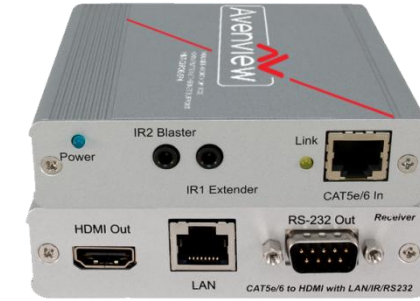

HDBaseT Matrix Modular Cards