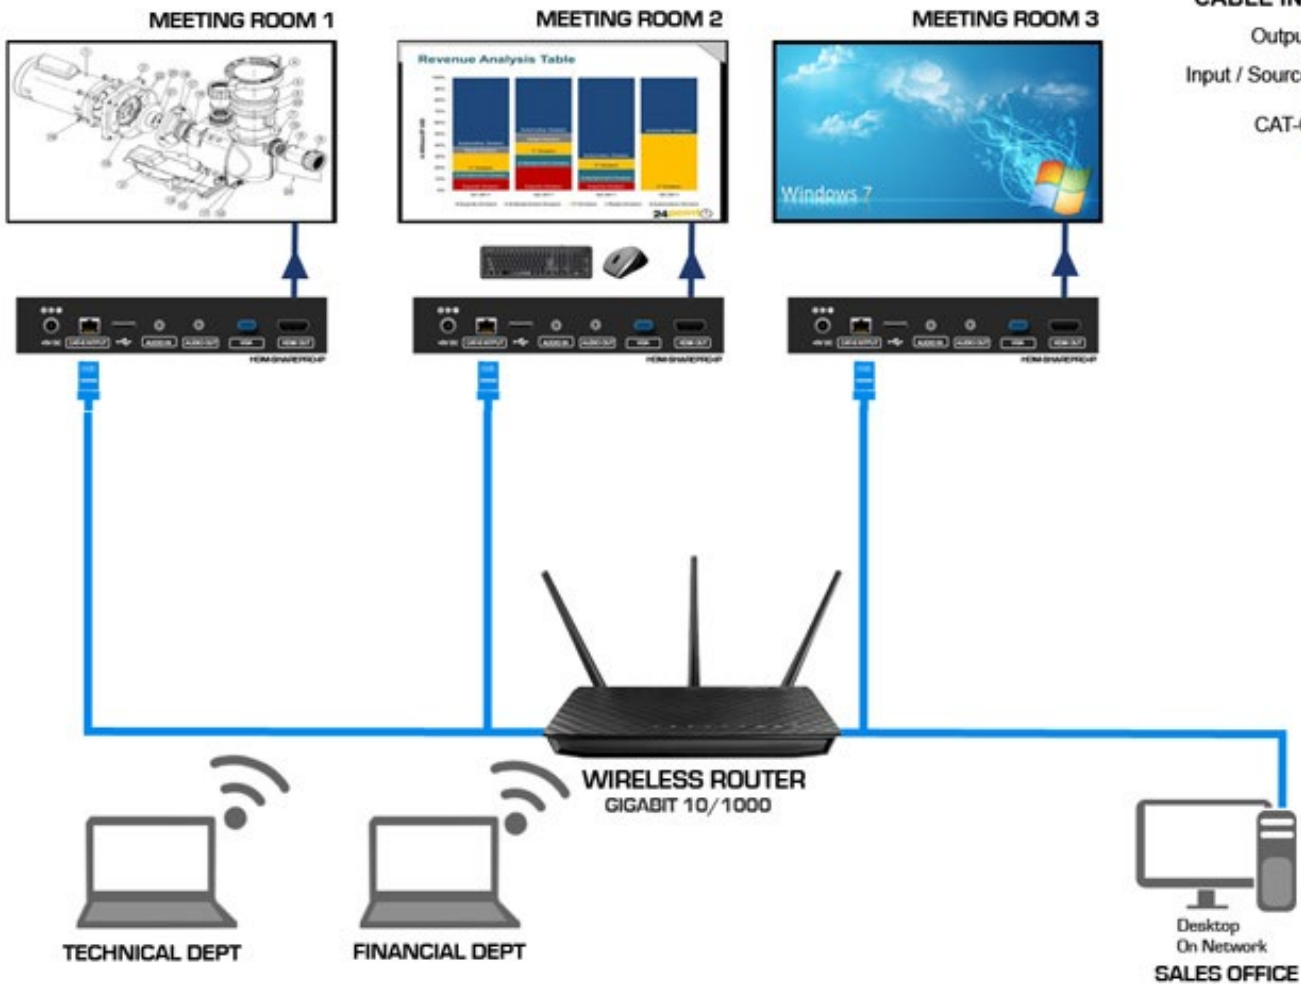

HDM-SHAREPRO-IP LAYOUT 2

720p/1080i = 330m (1085 feet) **CAT5**
720p/1080i = 330m (1085 feet) **CAT6**
1080p = 300m (1000 feet) **CAT5**
1080p = 300m (1000 feet) **CAT6**

HDM-SHAREPRO-IP is an ideal networking display solution; it allows multiple users on the same Ethernet network to access the display without physically connect their computer directly to the display! The product supports ONLY ONE connection at a time. Users can now enjoy their favorite multimedia content stored on their computer from anywhere in their home or office. HDM-SHAREPRO-IP also act as a display extender that supports up to 1920*1080 resolutions with primary display, mirror desktop and extended desktop video modes!

Toll Free 1-866-508-0269
Local: +1.716.218.4100
sales@avenview.com

USA Head Office
Avenview Corp.
275 Woodward Avenue
Kenmore, NY 14217
Phone: +1.716.218.4100
Fax: +1.866.387-8764

Canada Sales Office
Avenview
151 Esna Park Drive, Unit 11 & 12
Markham, Ontario, L3R 3B1
Phone: 1.905.907.0525
Fax: 1.866.387.8764