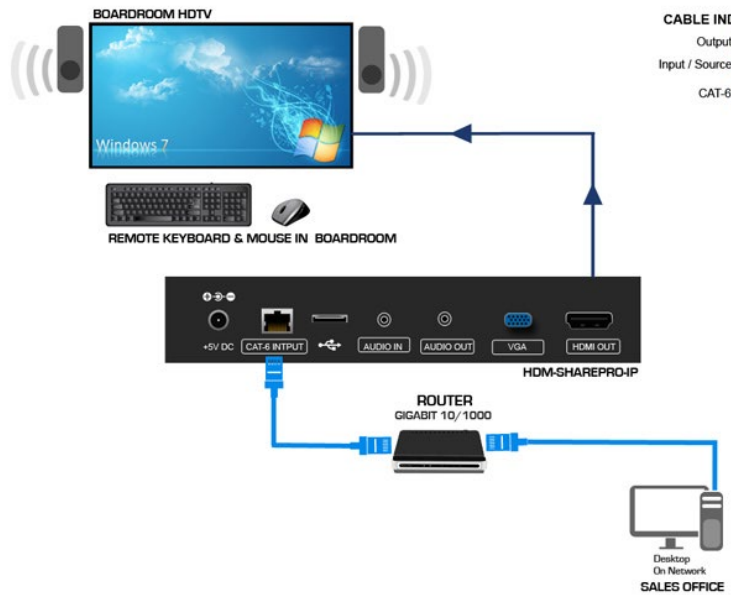

HDM-SHAREPRO-IP LAYOUT 1