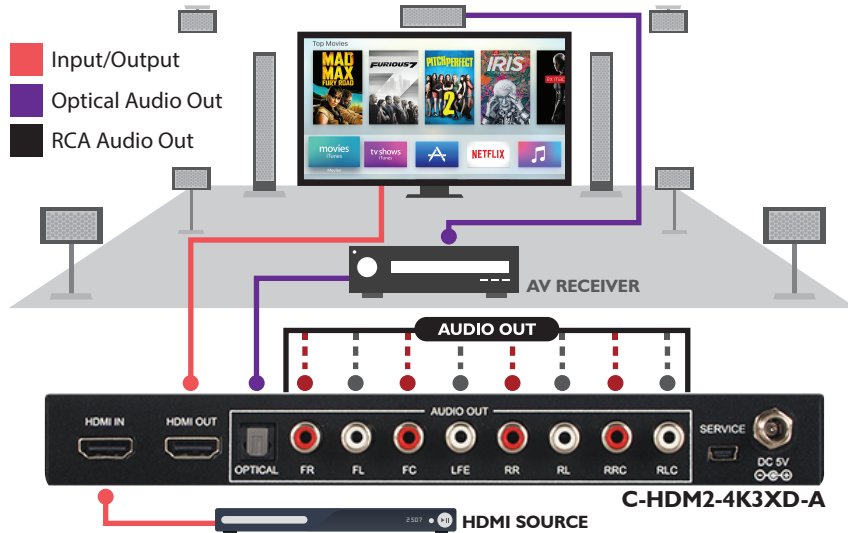

# C-HDM2-4KEXD-A

4K@60 HDMI Audio Extractor with  
7.1 Surround Sound & Optical Support

### KEY FEATURES

The Avenview C-HDM2-4KEXD-A HDMI2.0 Audio Extractor can easily extract multi-channel audio signal from an HDMI source. The unit accepts the original HDMI audio signal and converts it to digital optical or analog multi-channel audio. Both the HDMI input and output support UHD resolutions up to 4K@60Hz (YUV444), and are capable of providing high quality audio and video performance. It supports bypass of high resolution digital audio formats including LPCM 7.1CH, Dolby TrueHD, Dolby Digital Plus, Dolby Atmos and DTS-HD Master Audio, and supports audio sampling rates up to 192kHz, allowing fully synchronized video and audio.

- Compatible with HDMI 2.0 digital video and audio standards.
- HDCP 2.2 and DVI Compliant.
- High Bandwidth Cable Assembly (up to 18Gbps Data Rate / Ch).
- Up to 192kHz audio sampling rate over HDMI & Optical (S/PDIF)
- Extracts HDMI audio and output to multi-channel digital or analog audio signal.
- HDMI signal supports High Bit Rate (HBR) audio.
- Supports CEC bypass.
- Capable of DVI conversion with HDMI to DVI adaptor.

#### Back Panel

- |                     |                           |
|---------------------|---------------------------|
| 1 Power & Power LED | 2 LINK LED                |
| 3 LPCM LED          | 4 TV/Bitstream & LPCM 2CH |
| 5 HDMI IN           | 6 HDMI OUT                |
| 7 Optical Audio OUT | 8 Analog Audio OUT        |
| 9 Service Port      | 10 DC 5V Power Supply     |