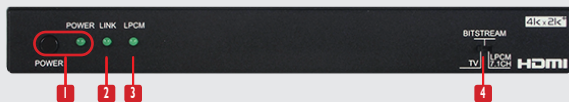

PANEL DESCRIPTION

Front Panel