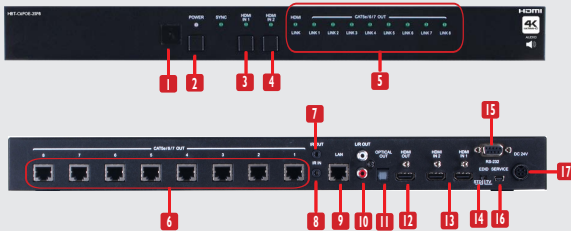

# HBT-C6POE-2SP8

HDBaseT HDMI 2X8 CAT5/6/7 Splitter with Bi-Directional IR/POE/Ethernet & Local Out

## HDBaseT® HDMI Splitter

### KEY FEATURES

- HDMI with 3D & 4Kx2K supported, HDCP and DVI compliant;
- The HDMI and CAT5e/6/7 outputs are playing the same source simultaneously;
- Supports one HDMI and eight CAT5e/6/7 outputs;
- Supports data rate from 250Mbps up to 3Gbps;
- Supports wide range of PC resolutions from VGA to WUXGA and HDTV resolutions up to 4Kx2K (3840x2160@24/25/30Hz and 4096x2160@24Hz);
- Supports LPCM 7.1 CH, Dolby TrueHD, Dolby Digital Plus and DTS-HD Master Audio transmission (32-192kHz sample rate);
- Supports distances up to 100 meters through CAT5e/6/7 cables;
- Supports Ethernet transmission rate up to 100Mbps;
- Standard or TV EDID;
- Service Port (Mini-USB);
- Supports PoE with capable Receiver units;
- Supports Bi-directional IR control;

### PANEL DESCRIPTION

- |                           |                            |                           |
|---------------------------|----------------------------|---------------------------|
| <b>1</b> IR Window        | <b>2</b> Power Button      | <b>3</b> HDMI IN 2 Button |
| <b>4</b> HDMI IN 2 Button | <b>5</b> HDMI/CAT Link LED | <b>6</b> CAT 5/6 OUT      |
| <b>7</b> IR OUT           | <b>8</b> IR IN             | <b>9</b> LAN              |
| <b>10</b> L/R OUT         | <b>11</b> Optical OUT      | <b>12</b> HDMI OUT        |
| <b>13</b> HDMI IN 1/2     | <b>14</b> EDID STD/TV      | <b>15</b> RS 232 Out      |
| <b>16</b> Service         | <b>17</b> Power Jack       |                           |