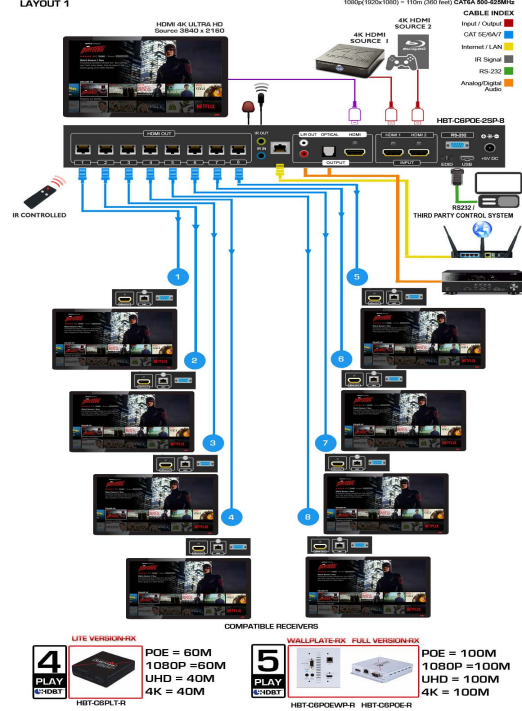

HBT-C6POE-2SP8 LAYOUT 1

ITEM	SPECIFICATION
MODEL	HBT-C6POE-2SP8
UNIT DESCRIPTION	HDBaseT HDMI Transmitter
SUPPORTED RESOLUTION	480i / 480p / 720p / 1080i / 1080p60 / 4K@30 Up to Ultra HD (3840x2160@24/25/30Hz) 4K2K-(4096x2160@24Hz)
INPUT	2x HDMI, 1x 3.5mm IR IN, 1x mini-USB Service only, 1x LAN port 1x RS 232
OUTPUT	1x HDMI Local OUT, 1x 3.5mm IR OUT, 1x L/R OUT, 1x Optical OUT, 8x CAT5e/6/7
HDMI INPUT/OUTPUT	DISTANCE: Up to 10m@1080p 8/12-bit
HDMI CONNECTOR	Type A (19 pin female)
RJ45 CONNECTOR	WE/SS 8P8C with 2 LED indicators
USB CONNECTOR	Mini B
IR FREQUENCY	30~50kHz
AUDIO SUPPORT	LPCM 7.1 CH, Dolby TrueHD, Dolby Digital Plus and DTS-HD Master Audio
HDCP COMPLIANT	Yes

VIDEO WALL VIDEO PROCESSORS
MULTIVIEWERS DIGITAL SIGNAGE
EXTENDERS CONTROL CENTERS
SCALERS WIRELESS

Toll Free 1.866.508.0269 | sales@avenview.com