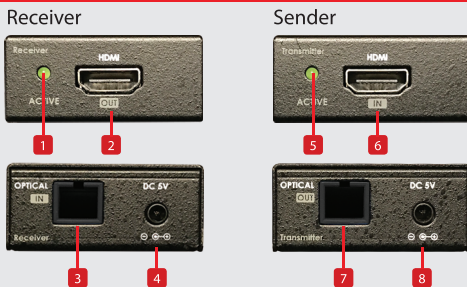

### KEY FEATURES

- High speed and long distance transmission over fiber optic;
- Supports Resolution of Full HD 1080p@50/60Hz, 4K UHD (3840x2160@60Hz), 4K (4096x2160@60Hz);
- Extends 4K HDMI signal up to 200 meters;
- Supports 50 micron OM3/OM4 Fiber with SC Connector;
- DDC Data and HPD signal is transmitted by 1 channel of multimode optical fiber;
- Compliant HDMI v2.0a, HDCP v2.2 and SCDC;
- Active devices with LED power indicators;
- Real Time EDID Transmission.

### PANEL DESCRIPTION

- |                        |                   |
|------------------------|-------------------|
| 1 POWER LED - TX       | 2 HDMI OUT Type A |
| 3 SC OPTICAL CONNECTOR | 4 5V POWER JACK   |
| 5 POWER LED - RX       | 6 HDMI IN Type A  |
| 7 SC OPTICAL CONNECTOR | 8 5V POWER JACK   |