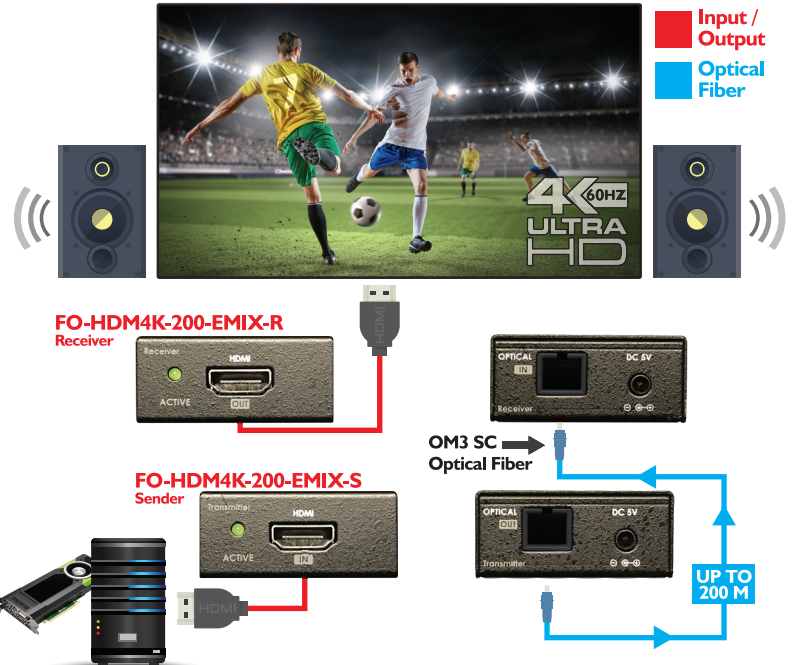

### KEY FEATURES

- High speed and long distance transmission over fiber optic;
- Supports Resolution of Full HD 1080p@50/60Hz, 4K UHD (3840x2160@60Hz), 4K (4096x2160@60Hz);
- Extends 4K HDMI signal up to 200 meters;
- Supports 50 micron OM3/OM4 Fiber with SC Connector;
- DDC Data and HPD signal is transmitted by 1 channel of multimode optical fiber;
- Compliant HDMI v2.0a, HDCP v2.2 and SCDC;
- Active devices with LED power indicators;
- Real Time EDID Transmission.

		TV/Monitors					
		Samsung (HDMI)	LG Monitor (HDMI)	ViewSonic (HDMI)	LG TV 1 (HDMI)	LG TV 2 (HDMI)	VISIO (HDMI)
Model #		U28E590	27MU67	VP2780-4K	40UF6700	43UH6100	P502ui-B1
Resolution		3840x2160 @60Hz	3840x2160 @60Hz	4096x2160 @60Hz	4096x2160 @60Hz	4096x2160 @60Hz HDR Support	4096x2160 @60Hz YCbCr 4:2:0
SOURCE	GTX 960	✓	✓	✓	✓	✓	✓
	GTX 970	✓	✓	✓	✓	✓	✓
	GTX 980	✓	✓	✓	✓	✓	✓
	SHIELD	✓	✓	✓	✓	✓	✓
	MURIDEO	✓	✓	✓	✓	✓	✓

### PACKAGE CONTENT

- FO-HDM4K-200-EMIX (TX)
- FO-HDM4K-200-EMIX (RX)
- 5V 2A Power Adapter
- User Guide

### PANEL DESCRIPTION

- |                        |                   |
|------------------------|-------------------|
| 1 POWER LED - TX       | 2 HDMI OUT Type A |
| 3 SC OPTICAL CONNECTOR | 4 5V POWER JACK   |
| 5 POWER LED - RX       | 6 HDMI IN Type A  |
| 7 SC OPTICAL CONNECTOR | 8 5V POWER JACK   |